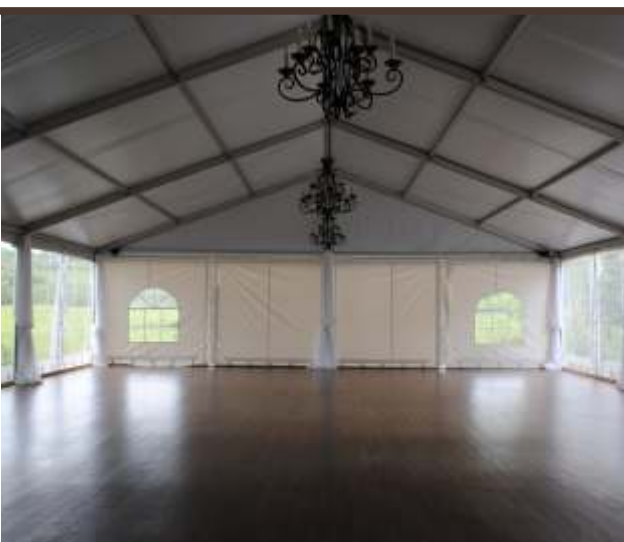

cannot be picked up by the move-out deadline can be stored behind the tent, at the renter's risk, if arrangements have been made ahead of time.

- Great Events Catering is the exclusive food and beverage supplier for Meadow Muse. **Outside food and beverage will not be permitted.** Exceptions will include wedding/celebratory cakes from establishments carrying a food handling license.
- Due to the surrounding residential area, all noise levels must be in compliance with city by-laws. All music and noise levels must be turned down by 10PM and stopped at 12:30AM.
- SOCAN and Resound fees will apply to any event with musical accompaniment. Fees will depend on various elements of your event.

DIMENSIONS	STAND-UP COCKTAIL RECEPTION	BUFFET STYLE MEAL	BANQUET STYLE PLATED MEAL	FOR OTHER SET UP CONFIGURATIONS, PLEASE ASK YOUR SALES REP
40 x 60	175	120	135	

INCLUDED WITH YOUR RENTAL

- Rectangular tables (up to 8)
- Round tables (up to 17)
- Folding chairs (up to 135)
- Parking
- Wooden bar
- Chandelier lighting
- Washrooms
- Generator

Meadow Muse Pavilion

15985 Bow Bottom Trail SE | Calgary, AB | 403.305.7701

www.meadowmuse.ca | info@meadowmuse.ca | MeadowMuseYYC